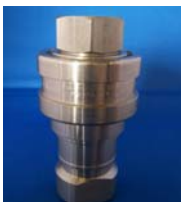

Don't wait for the snow....
Get 'em while it's hot!

HOT Prices on Snowplow Couplers!

1/4" Steel Set

\$

1/2" Stainless Steel Set

\$

3/4" Stainless Steel Set

\$